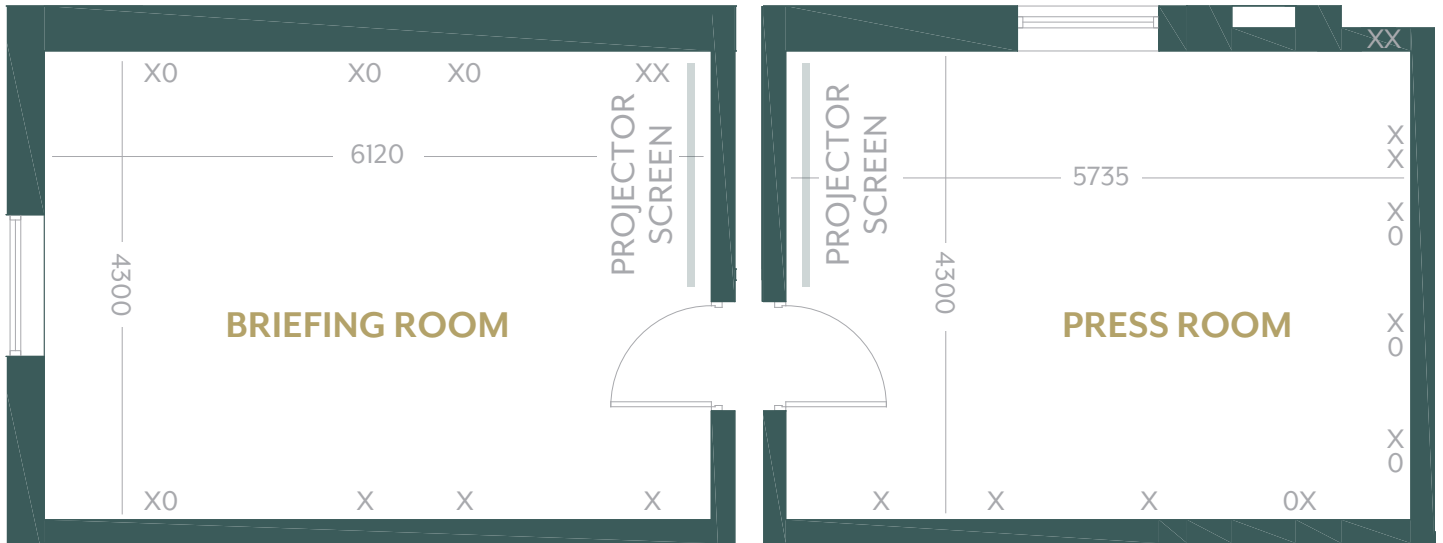

H THE HOBAN HOTEL KILKENNY

Double Sockets: X
VGA: 0

H
THE HOBAN HOTEL
KILKENNY

Double Sockets: X VGA: O

H
THE HOBAN HOTEL
KILKENNY

Double Sockets: X VGA: 0